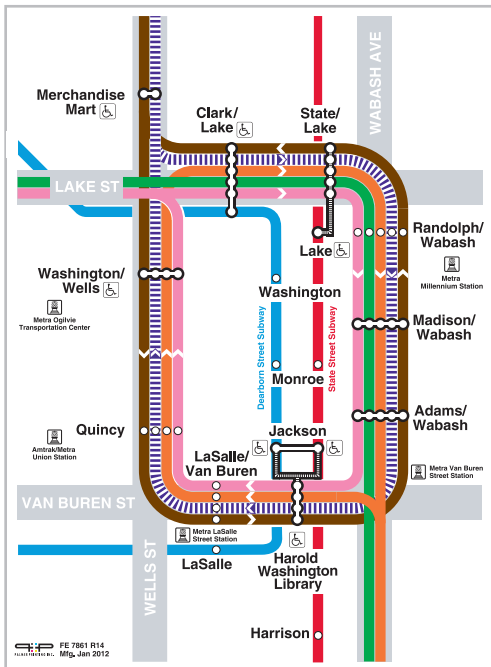

# Rail ('L') System Map

For Travel Information Call:  
1-312-836-7000

For Customer Assistance Call:  
1-888-YOUR-CTA

Hearing Impaired:  
1-888-CTA-TTY1

Online:  
transitchicago.com

## Loop

©2012 Chicago Transit Authority, all rights reserved. Reproduction without permission is strictly prohibited.