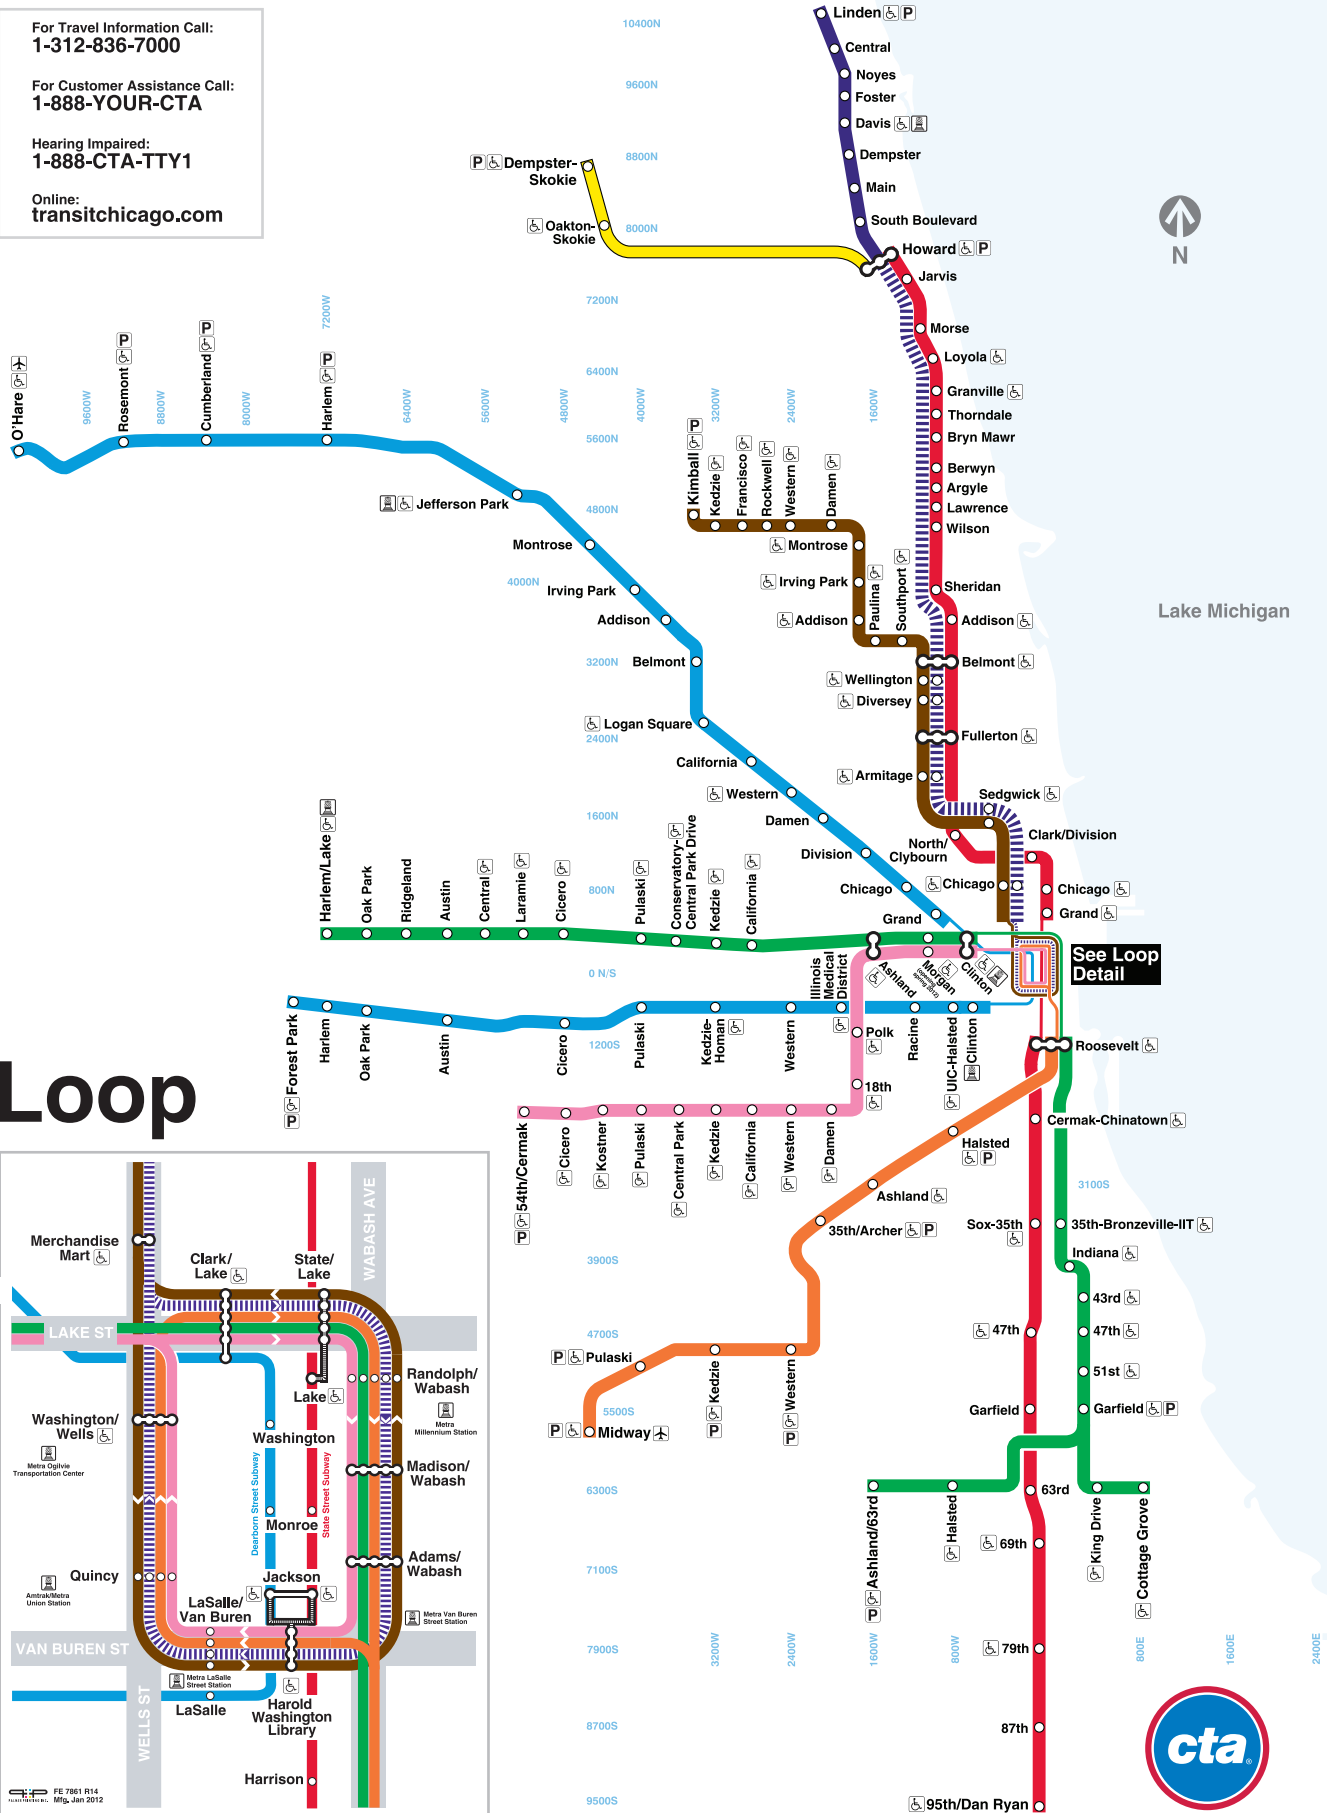

# Rail ('L') System Map

For Travel Information Call:  
1-312-836-7000

For Customer Assistance Call:  
1-888-YOUR-CTA

Hearing Impaired:  
1-888-CTA-TTY1

Online:  
transitchicago.com

## Loop

©2012 Chicago Transit Authority, all rights reserved. Reproduction without permission is strictly prohibited.